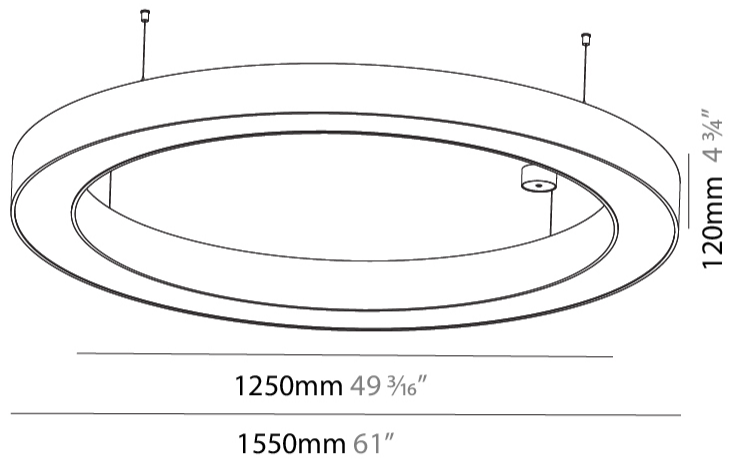

GENERAL

Series: Glorious
Subseries: Glorious
Brand: Prolight
Division: Architectural
Mounting Type: Suspension
Mounting Location: Ceiling
Subcategory: Ambient

PHYSICAL

Shape: Round
Diameter (mm): 1550
Diameter (in): 61
Height (mm): 120
Height (in): 4 ¾
Max. Overall Height (mm): 2120
Max. Overall Height (in): 83 ⅞
Light Distribution: Direct
Weight (kg): 16.737
Weight (lbs): 36.82
Diffuser: PMMA - Opal or Micro-Prism
Fixture Finish: SSR / BKV / CWI / CRY / HAB / UFT / ITA / RUA / FTG / MYG / LOD / PUS / FRO / FUP / KIA / POP / BLS / SPG / MEY / GOH / GUM / CHC / COM / ABZ / JAG / OBR / MOS / ROR
Fixture Material: Aluminum

ELECTRICAL

Lamp Type: LED (Zhaga Standard)
Input Wattage (W): 75
Total Output Wattage (W): 60 / 48 (3500K)
Dimming: Non-Dimming / Phase Dimming (120Vac only) / 0-10V Dimming
Driver Included: Yes
Driver Location: Integrated
Driver Type: Constant Current
Driver Class: Class 2
Input Voltage (V): 120 - 277
Constant Current (MA): 350 / 700/800 (3500K)

LED

Color Temperature (°K): 3000 / 3500 / 4000
Max. Delivered Lumen (lm): 6920 / 7164 / 7310
CRI: >80 CRI
Efficiency (%): 0.65
Lamp Life (hrs): 50000

OPTICAL

RATINGS AND CERTIFICATIONS

Certified By: Certified for North American Standards
IP rating: IP20