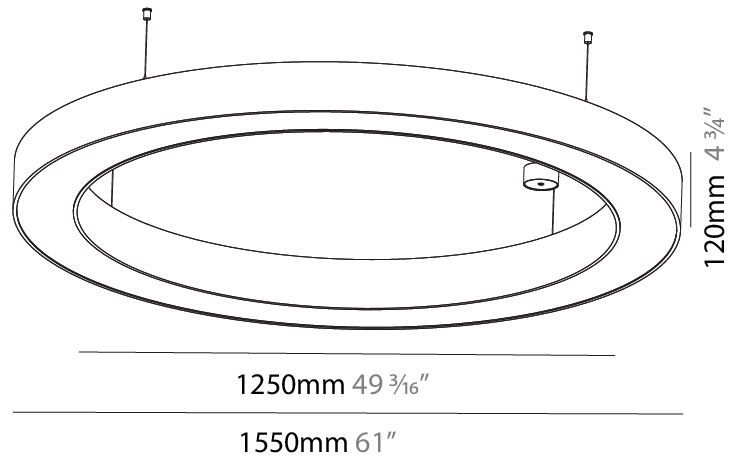

GENERAL

Series: Glorious
Subseries: Glorious
Brand: Prolicht
Division: Architectural
Mounting Type: Suspension
Mounting Location: Ceiling
Subcategory: Ambient

PHYSICAL

Shape: Round
Diameter (mm): 1550
Diameter (in): 61
Height (mm): 120
Height (in): 4 ¾
Max. Overall Height (mm): 2120
Max. Overall Height (in): 83 ⅞
Light Distribution: Direct / Indirect
Weight (kg): 16.737
Weight (lbs): 36.90
Diffuser: PMMA - Opal or Micro-Prism
Fixture Finish: SSR / BKV / CWI / CRY / HAB / UFT / ITA / RUA / FTG / MYG / LOD / PUS / FRO / FUP / KIA / POP / BLS / SPG / MEY / GOH / GUM / CHC / COM / ABZ / JAG / OBR / MOS / ROR
Fixture Material: Aluminum

ELECTRICAL

Lamp Type: LED (Zhaga Standard)
Input Wattage (W): 110
Total Output Wattage (W): 88 / 70.4 (3500K)
Dimming: Non-Dimming / Phase Dimming (120Vac only) / 0-10V Dimming
Driver Included: Yes
Driver Location: Integrated
Driver Type: Constant Current - 120 / 277Vac
Driver Class: Class 2
Input Voltage (V): 120 - 277
Constant Current (MA): 350 / 700/800 (3500K)

LED

Color Temperature (°K): 3000 / 3500 / 4000
Max. Delivered Lumen (lm): 6920 / 7164 / 7310 Direct / 4530 / 4938 / 4790 Indirect
CRI: >80 CRI
Efficiency (%): 68
Lamp Life (hrs): 50000

OPTICAL

RATINGS AND CERTIFICATIONS

Certified By: Certified for North American Standards
IP rating: IP20